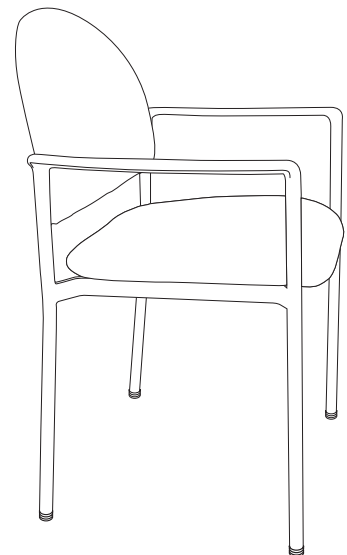

MODEL 8800/02

Standard Features Guest Side Chair

Model 8800 (Armless Side Chair)
Model 8802 (Side Chair with Arms)

Seat height – 18"

Seat depth – 18"

Seat width – 18"

Back height (from seat surface) – 15.5"

Back width – 17.5"

Arms of reinforced nylon construction, finished in black

Arm height (from seat surface) – 7"

Arm width (outside of arms) – 24"

A 14 gauge black tube frame, stainless steel glides, hardwood seat and back assures durability and long life